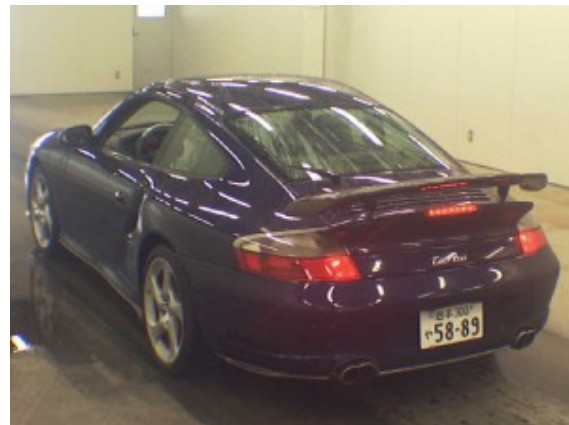

Porsche 996 Turbo

Sold

Vehicle Description

Specifications

| | |
|-----------------|------------------------|
| Make | Porsche |
| Model | 996 Turbo |
| Production date | 2004 |
| Kilometer | 92 000 km |
| Transmission | Automatic transmission |
| Drive | AWD |
| Fuel Type | Petrol |
| Cubic Capacity | 3600 cm ³ |
| Power (HP) | 420 |
| Colour | niebieski |