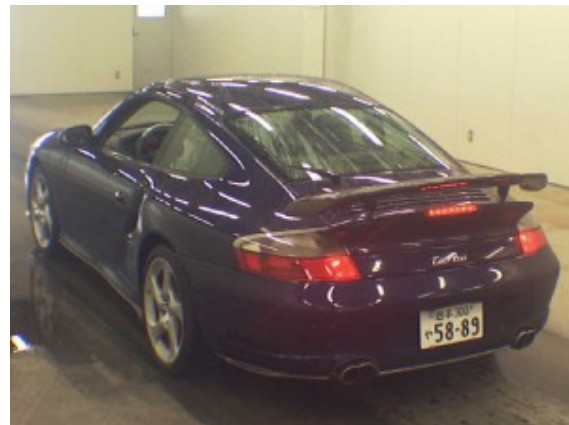

# Porsche 996 Turbo

Sold

## Vehicle Description

## Specifications

Make	Porsche
Model	996 Turbo
Production date	2004
Kilometer	92 000 km
Transmission	Automatic transmission
Drive	AWD
Fuel Type	Petrol
Cubic Capacity	3600 cm <sup>3</sup>
Power (HP)	420
Colour	niebieski