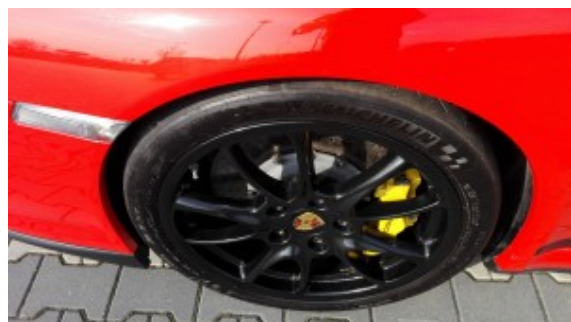

Porsche 911 GT2 997 '09

Sold

Vehicle Description

Incredible Porsche 911 for sale - the GT2 version. It is the most powerful RWD Porsche 997 - the power of 530bhp is directed to the rear axle by 6-speed manual gearbox. Porsche 911 GT2 is able to go as fast as 330kph and accelerate to 100kph in just little above 3 seconds. This monster is the last GT2 911 so far what makes it even more desirable collectible supercar. Original kilometers, service books, bought in polish dealership. More information about this car via phone or e-mail +48 606 502 793; +48 888 037 000; kimbex@kimbex.pl Come, see, negotiate, buy and enjoy your life! 🚗 FEEL INVITED! All of my cars are well maintained and usually their mileage is documented. Cars sold in KIMBEX Dream Cars are my private property. I consider an exchange, settlements for another interesting cars - more or less expensive. I buy rare, interesting cars for cash.

Specifications

Make	Porsche
Model	911 997
Production date	2009
Kilometer	68 400 km
Transmission	Manual gearbox
Drive	RWD
Fuel Type	Petrol
Cubic Capacity	3600 cm ³
Power (HP)	530
Colour	Czerwony

Wyposażenie dodatkowe