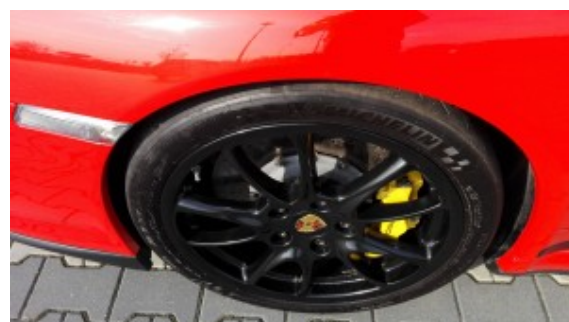

Porsche 911 GT2 997 '09

Sold

Vehicle Description

Incredible Porsche 911 for sale - the GT2 version. It is the most powerful RWD Porsche 997 - the power of 530bhp is directed to the rear axle by 6-speed manual gearbox. Porsche 911 GT2 is able to go as fast as 330kph and accelerate to 100kph in just little above 3 seconds. This monster is the last GT2 911 so far what makes it even more desirable collectible supercar. Original kilometers, service books, bought in polish dealership. More information about this car via phone or e-mail +48 606 502 793; +48 888 037 000; kimbex@kimbex.pl Come, see, negotiate, buy and enjoy your life! 🚗 FEEL INVITED! All of my cars are well maintained and usually their mileage is documented. Cars sold in KIMBEX Dream Cars are my private property. I consider an exchange, settlements for another interesting cars - more or less expensive. I buy rare, interesting cars for cash.

Specifications

Make	Porsche
Model	911 997
Production date	2009
Kilometer	68 400 km
Transmission	Manual gearbox
Drive	RWD
Fuel Type	Petrol
Cubic Capacity	3600 cm ³
Power (HP)	530
Colour	Czerwony

Wyposażenie dodatkowe