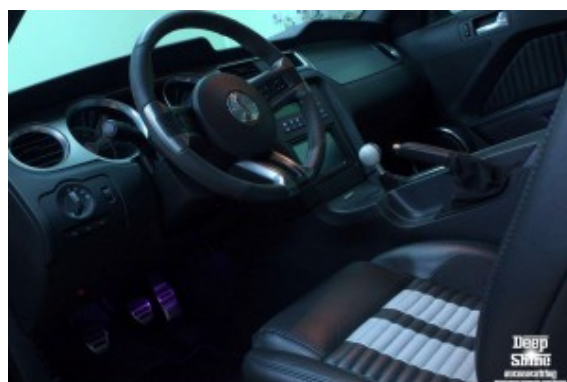

Shelby Ford Mustang GT500 '09

Sold

Vehicle Description

Shelby Mustang GT500 – legendary pony car in its most astonishing variation. The Mustang is in mint condition, no-collision history and exceptionally low kilometers: just 39 000. The car has been originally bought in Germany where it has only one owner. Service books, other documents, 2 key sets, 2 tire sets and original Shelby cover included. When leaving the factory, the 5,4-liter V8 engine had 540bhp. Then it was upgraded to offer 650bhp and 820Nm of torque (engine test stan chart provided). Paintwork has been protected with MODESTA BC-4 coat. The car is additionally equipped with Clarin NX702E stereo (DVD player, TV tuner, compatible with other car functions; original stereo added). Gorgeous car with incredible performance for really good money! More information about this car via phone or e-mail +48 606 502 793; +48 888 037 000; kimbex@kimbex.pl Come, see, negotiate, buy and enjoy your life! ☑ FEEL INVITED!

ABS, Keyless Entry, Electric Seat Adjustment, Electric Side Mirrors, Electric Windows, ESP, Alloy Wheels, Immobilizer, MP3 Interface, Air Conditioning, On Board Computer, Traction Control, Navigation System, CD Player, Full Leather, Electric Heated Seats, Airbags, Sport Seats, Fog Lamps, Cruise Control, Multifunction Steering Wheel, Power Assisted Steering