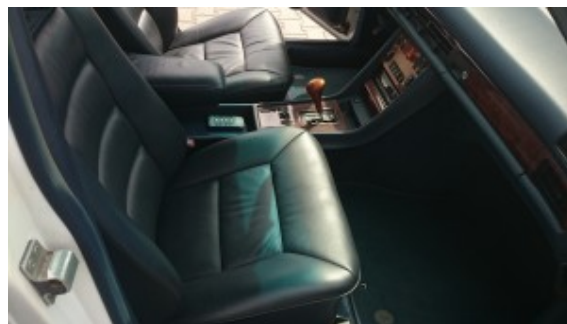

Mercedes-Benz 560SEL W126 '89

Sold

Vehicle Description

Specifications

Make	Mercedes-Benz
Model	Klasa S W126
Production date	1989
Kilometer	—
Transmission	Automatic transmission
Drive	RWD
Fuel Type	Petrol
Cubic Capacity	5600 cm ³
Power (HP)	279
Colour	biały/white