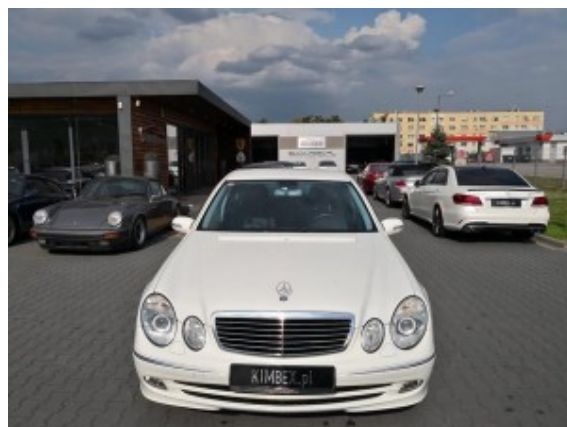

Mercedes Benz E 350 4 Matic

Sold

Vehicle Description

Specifications

Make	Mercedes Benz
Model	E 350 4 x 4
Production date	2006
Kilometer	89 500 km
Transmission	Automatic transmission
Drive	AWD
Fuel Type	Petrol
Cubic Capacity	3498 cm ³
Power (HP)	272
Colour	white