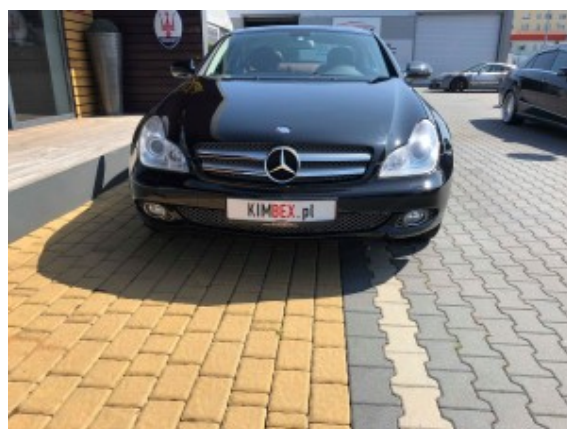

# Mercedes CLS 550 AMG Black / Red

Sold

## Vehicle Description

## Specifications

Make	Mercedes Benz
Model	CLS 550 / 500
Production date	2008
Kilometer	50 880 km
Transmission	Automatic transmission
Drive	RWD
Fuel Type	Petrol
Cubic Capacity	5461 cm <sup>3</sup>
Power (HP)	388
Colour	Black