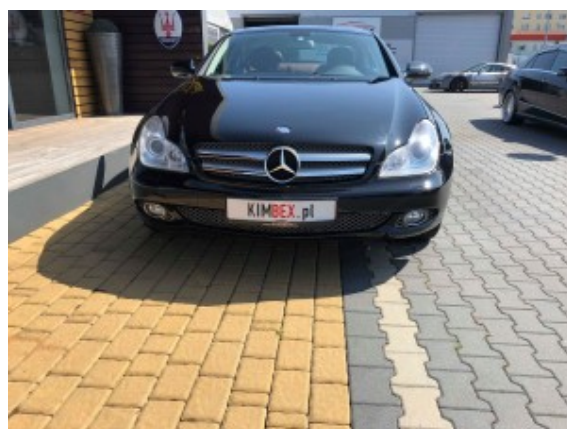

Mercedes CLS 550 AMG Black / Red

Sold

Vehicle Description

Specifications

Make	Mercedes Benz
Model	CLS 550 / 500
Production date	2008
Kilometer	50 880 km
Transmission	Automatic transmission
Drive	RWD
Fuel Type	Petrol
Cubic Capacity	5461 cm ³
Power (HP)	388
Colour	Black