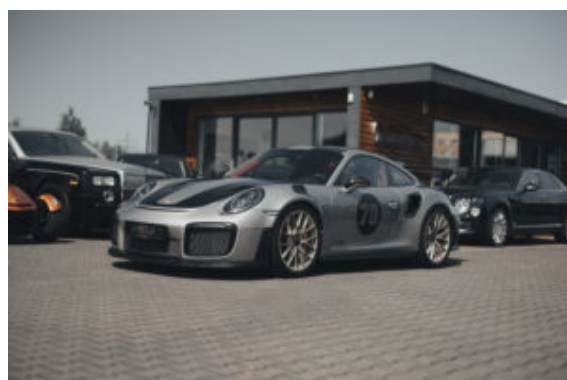

# Porsche 991 GT2 RS WEISSACH #only 6900 km Like NEW !

Current, For events

## Vehicle Description

## Specifications

Make	Porsche
Model	991 GT2 RS Weissach
Production date	2018
Kilometer	6 900 km
Transmission	Automatic transmission
Drive	RWD
Fuel Type	Petrol
Cubic Capacity	3800 cm <sup>3</sup>
Power (HP)	700
Colour	GT Silver