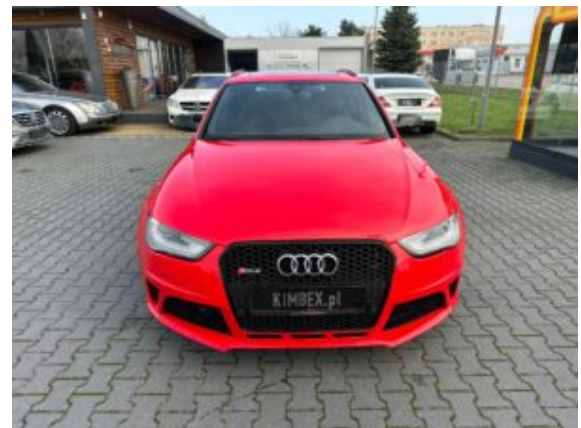

Audi RS4 Avant 4,2 V8 #Top Car / only 92900 km

Current

Vehicle Description

Specifications

| | |
|-----------------|------------------------|
| Make | Audi |
| Model | RS4 |
| Production date | 2013 |
| Kilometer | 92 900 km |
| Transmission | Automatic transmission |
| Drive | AWD |
| Fuel Type | Petrol |
| Cubic Capacity | 4200 cm ³ |
| Power (HP) | 450 |
| Colour | Red |