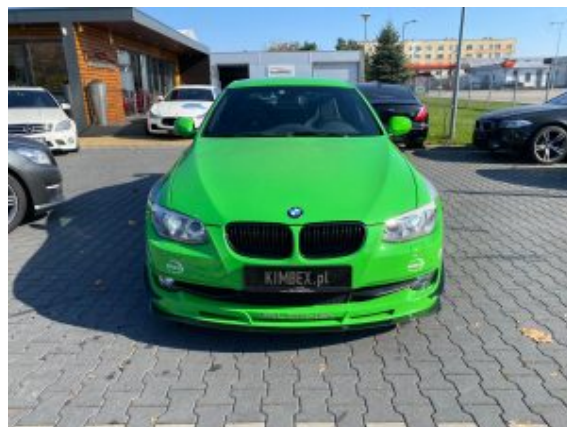

ALPINA B3 GT3 Coupe Limited Edition 03/99 #only 15450 km #SOLD

Sold

Vehicle Description

Specifications

Make	ALPINA
Model	B3 GT3 Coupe LTD 1 of 99
Production date	2012
Kilometer	15 450 km
Transmission	Automatic transmission
Drive	RWD
Fuel Type	Petrol
Cubic Capacity	2979 cm ³
Power (HP)	408
Colour	Black +GT3 Decor