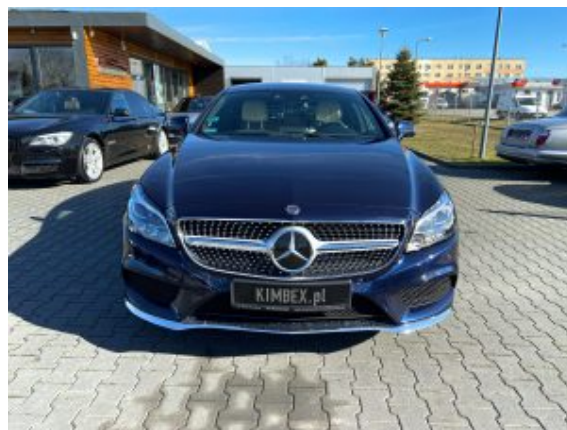

Mercedes Benz CLS Shooting Brake 350 CDI 4Matic #Faktura VAT 23% #SOLD

Sold

Vehicle Description

Specifications

Make	Mercedes Benz
Model	CLS 350
Production date	2017
Kilometer	55 500 km
Transmission	Automatic transmission
Drive	AWD
Fuel Type	Diesel
Cubic Capacity	3000 cm ³
Power (HP)	258
Colour	Blue